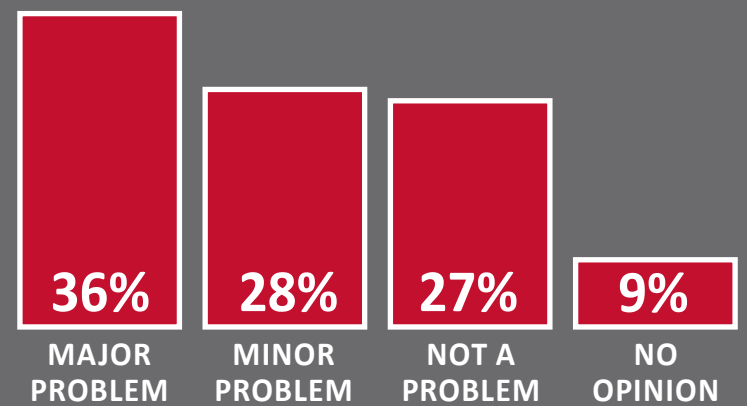

ROPER CENTER

For Public Opinion Research

How big of a problem, if at all, is each of the following in the National Football League or NFL?...Players speaking out on political issues.

(Roper Center, Washington Post/UMass Lowell Poll, Aug. 2017)

Discover the world of public opinion!

- Over 700,000 questions on most topics
- Survey data from 1935 to yesterday
- Over 23,000 datasets from more than 100 countries
- Comprehensive presidential approval, FDR to Trump
- Archive updated daily